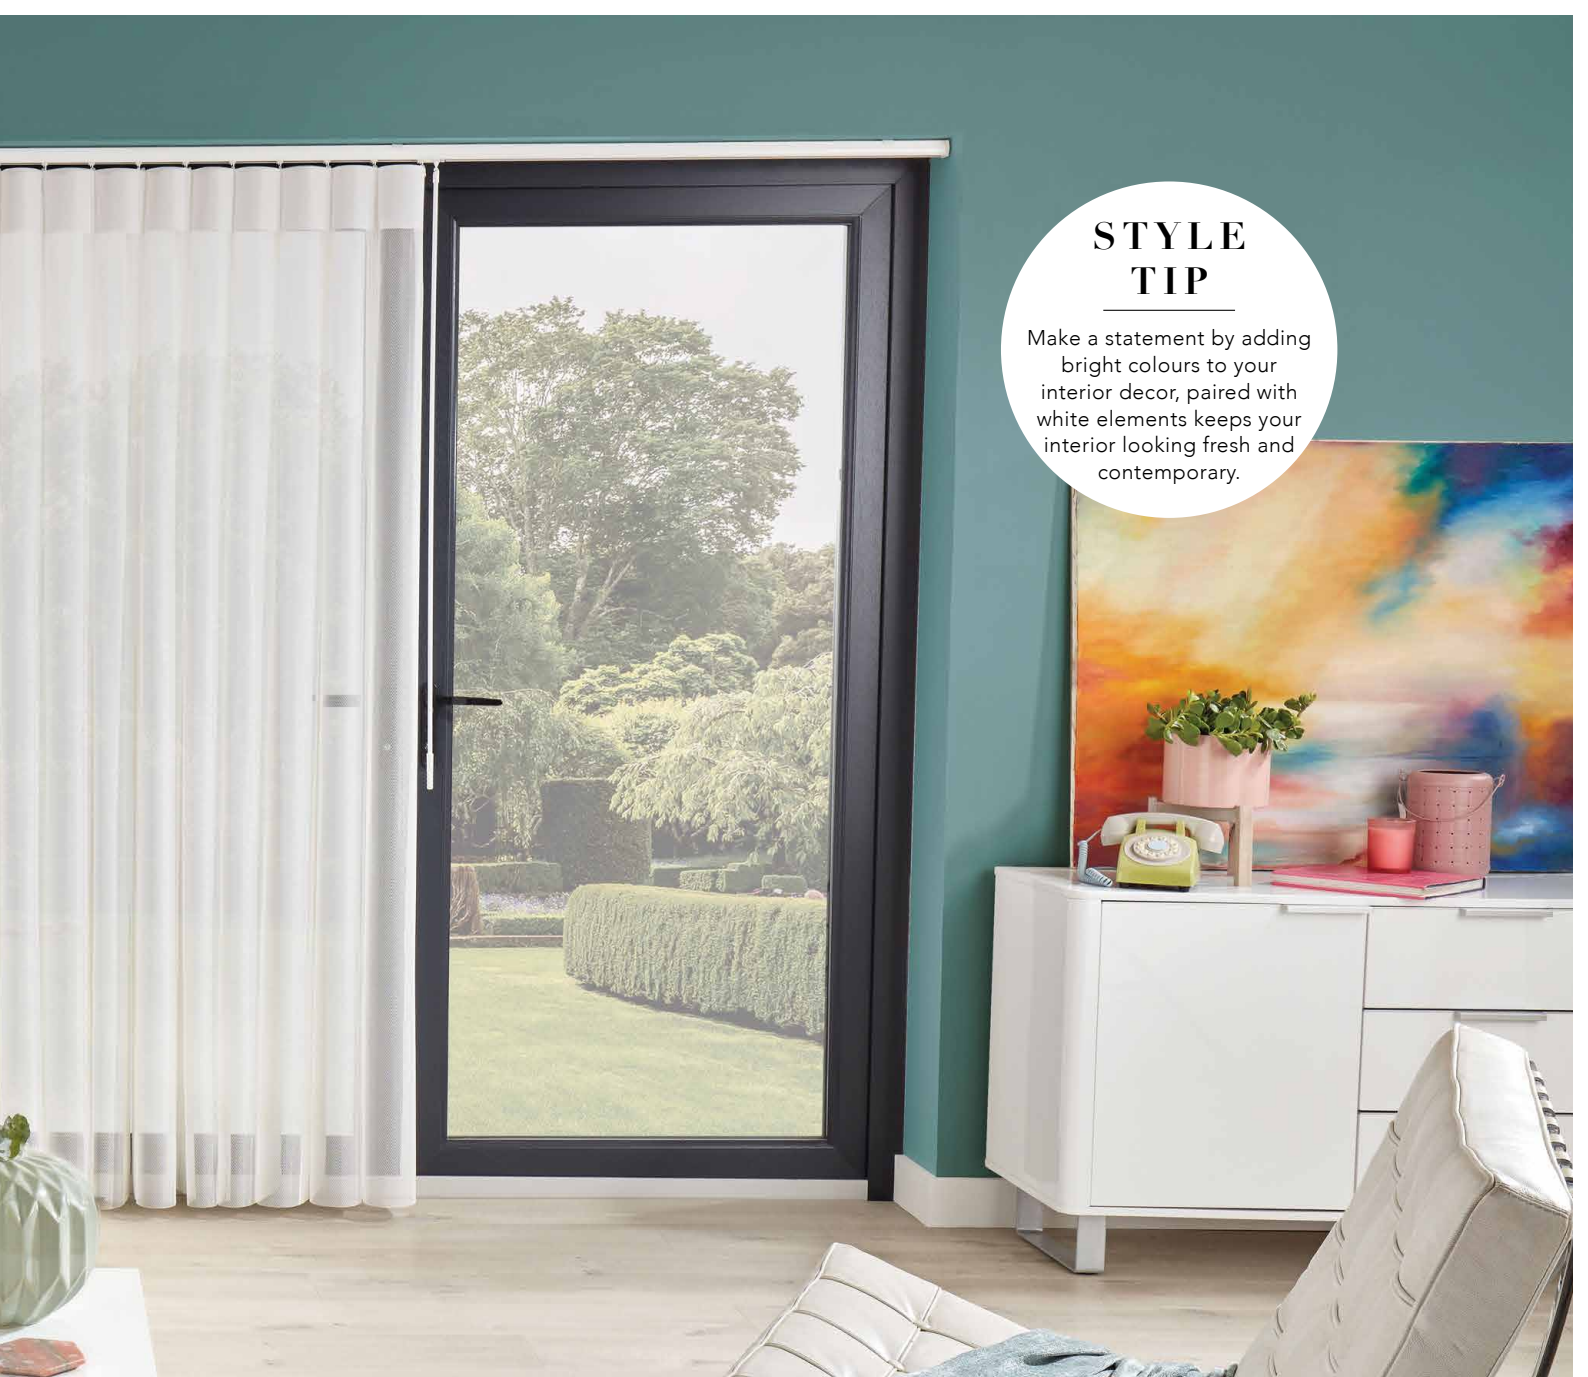

STYLE TIP

Make a statement by adding bright colours to your interior decor, paired with white elements keeps your interior looking fresh and contemporary.